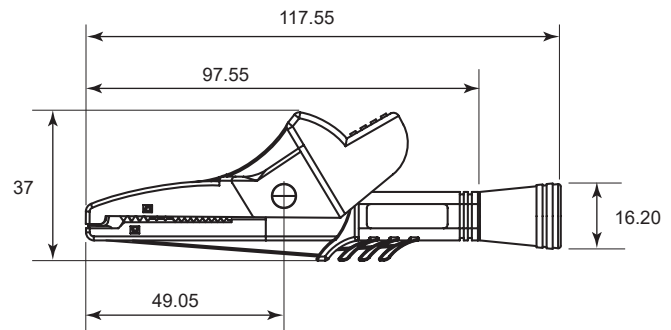

AL-23CA Series

Alligator Clips

CE

AL-23CA

- For 4mm banana plug
- EN 61010-031:2002 + A1:2008
- CAT IV 1kV 20A

AL-23CA 2-4

- For 4mm screw
- EN 61010-031:2002 + A1:2008
- CAT IV 1kV 20A