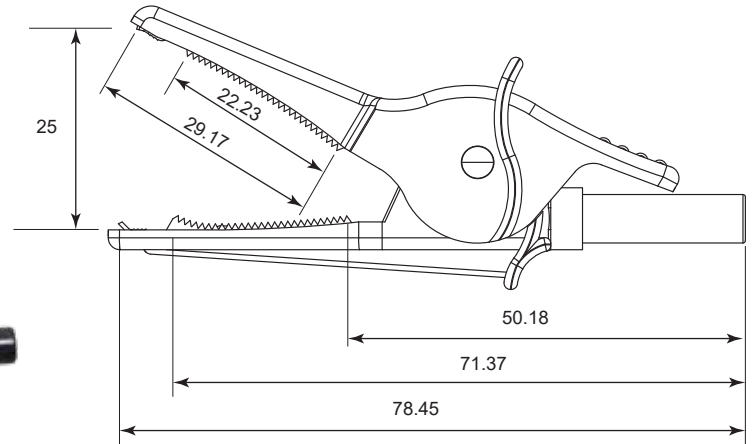

AL-26CA Series

Alligator Clips

AL-26C

- Probes can be used with all SEW 4mm jack test leads.
- EN 61010-031 CAT III 600V 10A
- Color : Red, Black.

AL-26CA

- Probes can be used with all SEW 4mm jack test leads
- Rating: EN 61010-031: 2015 CAT III 600V 10A
- Color:
 - AL-26CAB Black
 - AL-26CAR Red
 - AL-26CAG Green
 - AL-26CABU Blue
 - AL-26CAW White