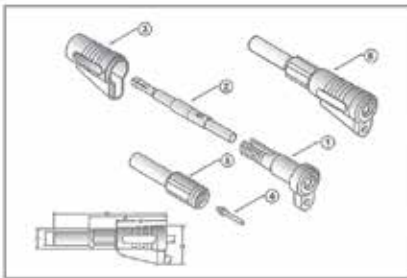

AL-37, AL-37H, AL-37S

Test Leads

AL-37

Specifications

- Stacking-shrouded plug each end.
- Silicone wire 50cm.
- Axial mount 4mm banana jack.

AL-37R Red

AL-37B Black

AL-37G Green

AL-37H

Specifications

- Stacking-shrouded plug.
- Axial mount 4mm banana jack.

AL-37HR Red

AL-37HB Black

AL-37HG Green

CE

AL-37S

Specifications

- Stacking-shrouded plug each end.
- PVC insulated wire 50cm(0.08 / 170).
- Axial mount 4mm banana jack.
- Rating : EN 61010-031:2002 CAT III 600V 10A
- Color : Red and Black each (set).