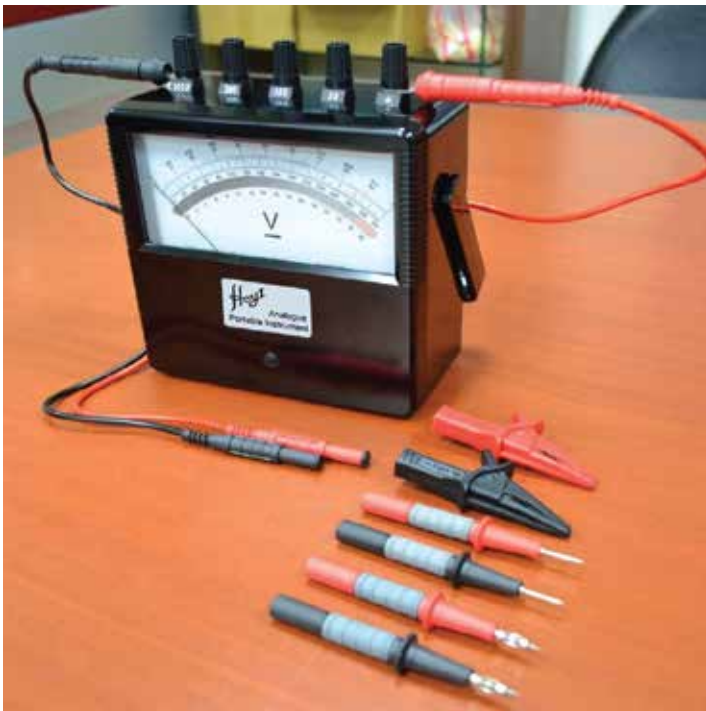

# Test Leads for HST-2000

## Analog Portable Meter

### Test Leads for HST-2000 Series (OPTIONAL)

Rated Voltage / Current		Model #	
1000V	10A	AL-39C	
1000V	10A	AL11-7A	
600V	10A	AL-25C	
1000V	15A	AL11-C4	
1000V	15A	AL11-C6	