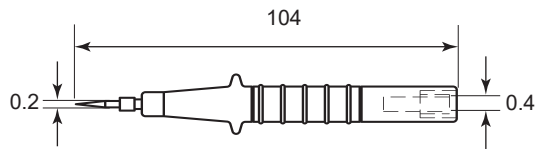

TEL-AL11-C2 Adapter

- Red and Black each(set)
- Tip : Stainless Steel, sharp tip.
- Jack : Nickel Plated, 4mm banana Jack.
- The probe tip could screw into crocodile clips.
- Probes can be used with all SEW 4mm jack test leads.

TEL-AL11-C4 Adapter

- Red and Black each(set)
- Tip : 4mm Stainless Steel caged banana probe tip.
- Jack : Nickel Plated, 4mm banana Jack.
- The probe tip could be used into non-screw crocodile clips.
- Probes can be used with all SEW 4mm jack test leads.