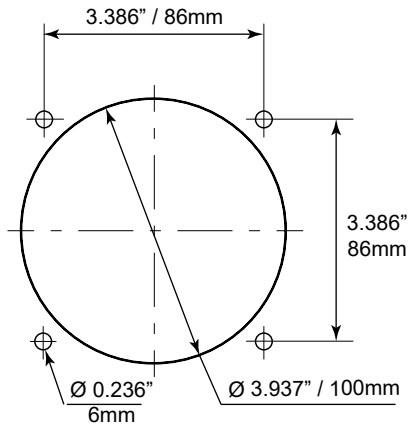

HLS-110-SEQ Phase Sequence / Loss Meter

Dimensional Drawing

Reference only

PANEL CUT-OUT