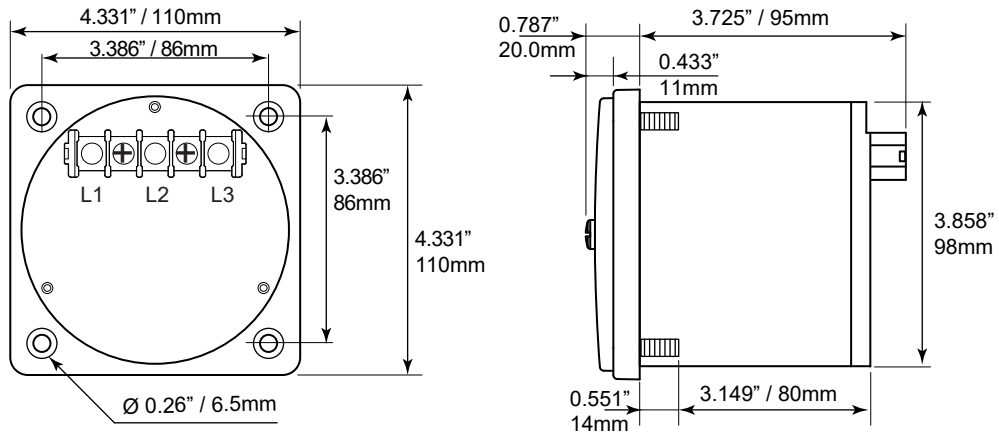

HLS-110-SEQ Phase Sequence / Loss Meter

Dimensional Drawing

Reference only

PANEL CUT-OUT