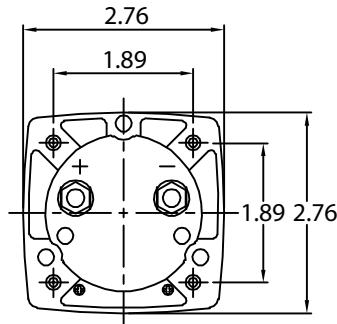

HOYT HST-70u

3-STUD MOUNTING

4-STUD MOUNTING

PANEL CUT-OUT

PANEL CUT-OUT

*2.270 Dia. With Shield
PANEL CUT-OUT