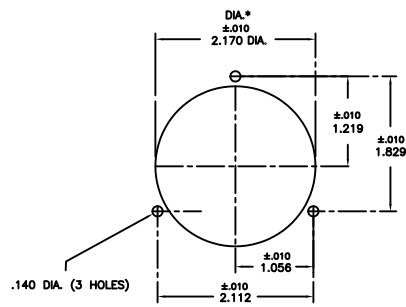

HOYT HST-70u

3-STUD MOUNTING

4-STUD MOUNTING

PANEL CUT-OUT

PANEL CUT-OUT

*2.270 Dia. With Shield
PANEL CUT-OUT