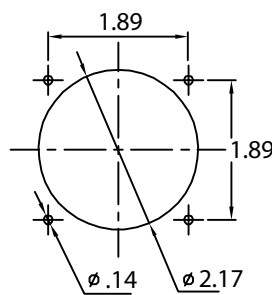

HOYT HST-70u

3-STUD MOUNTING

4-STUD MOUNTING

PANEL CUT-OUT

PANEL CUT-OUT

*2.270 Dia. With Shield
PANEL CUT-OUT