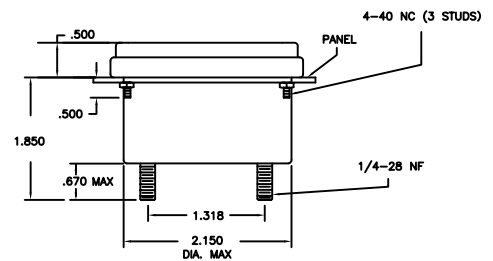

HOYT HST-70u

3-STUD MOUNTING

4-STUD MOUNTING

PANEL CUT-OUT

PANEL CUT-OUT

*2.270 Dia. With Shield
PANEL CUT-OUT