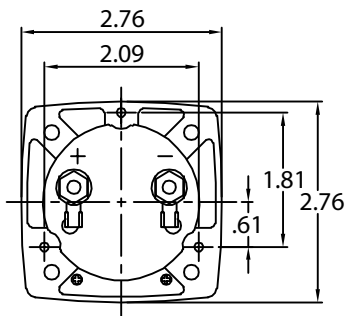

HOYT HST-70u

3-STUD MOUNTING

4-STUD MOUNTING

PANEL CUT-OUT

PANEL CUT-OUT

*2.270 Dia. With Shield
PANEL CUT-OUT