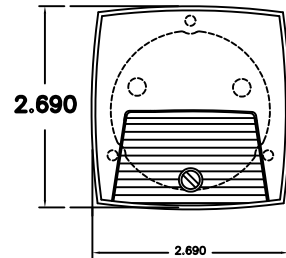

HOYT HST-70u

3-STUD MOUNTING

4-STUD MOUNTING

PANEL CUT-OUT

PANEL CUT-OUT

*2.270 Dia. With Shield
PANEL CUT-OUT