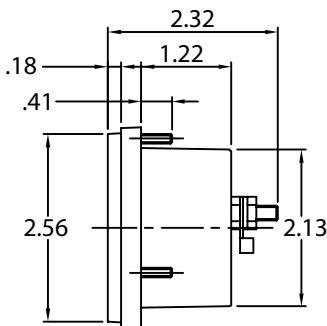

HOYT HST-70u

3-STUD MOUNTING

4-STUD MOUNTING

PANEL CUT-OUT

PANEL CUT-OUT

*2.270 Dia. With Shield
PANEL CUT-OUT