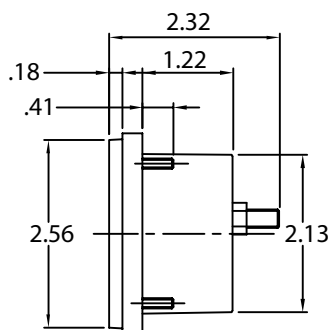

HOYT HST-70u

3-STUD MOUNTING

4-STUD MOUNTING

PANEL CUT-OUT

PANEL CUT-OUT

*2.270 Dia. With Shield
PANEL CUT-OUT