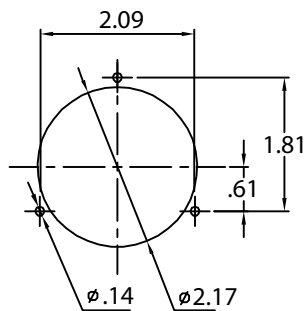

HOYT HST-70u

3-STUD MOUNTING

4-STUD MOUNTING

PANEL CUT-OUT

PANEL CUT-OUT

*2.270 Dia. With Shield
PANEL CUT-OUT